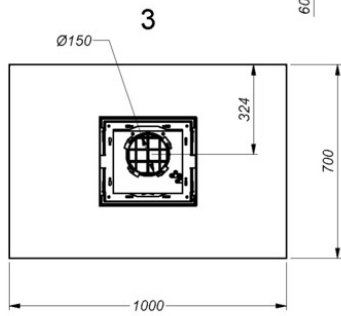

Dimensions

▪ Product dimensions exhaust (WxDxHmin-Hmax) (mm)	1000 x 700 x 563 - 730
▪ Product dimensions recirculation (WxDxHmin-Hmax) (mm)	1000 x 700 x -
▪ Max height optional chimney [a] exhaust (mm)	1040
▪ Max height optional chimney [b] exhaust (mm)	1350
▪ Advised mounting height induction hobs (Hmin-Hmax) (mm)	650 - 850
▪ Advised mounting height gas hobs (Hmin-Hmax) (mm)	650 - 850
▪ Advised mounting height ceramic hobs (Hmin-Hmax) (mm)	600 - 850
▪ Diameter outlet (mm)	150
▪ Position exhaust	Top

Airflow and noise level

- Airflow (m³/h) measured according to
- Sound regulation according to

Technical specifications

▪ Maximum power (W)	13
▪ Voltage appliance (V)	230
▪ Frequency (Hz)	50
▪ Power consumption in stand-by-mode (Ps) (W)	0.25
▪ Net weight (kg)	37

**Technical specifications**

- Length power supply cable (m) 1,3

7655

Installation accessories

Dissociated motor

- 245999 Remote motor for installation inside
- 445999 Wall motor
- 745999 Flat roof motor 48,8 cm high, 1.150 m³/h
- 755999 Flat roof motor with silencer 78,4 cm high, 1.145 m³/h