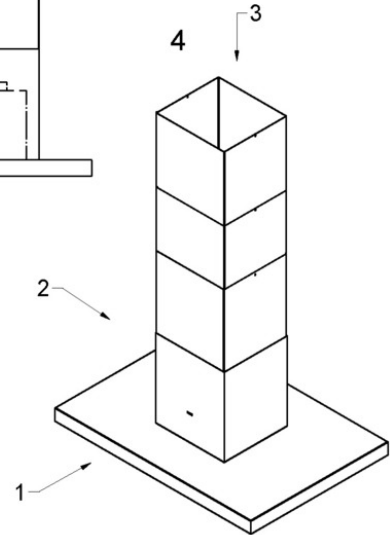

Dimensions

▪ Product dimensions exhaust (WxDxHmin-Hmax) (mm)	1000 x 700 x 563 - 730
▪ Product dimensions recirculation (WxDxHmin-Hmax) (mm)	1000 x 700 x -
▪ Max height optional chimney [a] exhaust (mm)	1040
▪ Max height optional chimney [b] exhaust (mm)	1350
▪ Advised mounting height induction hobs (Hmin-Hmax) (mm)	650 - 850
▪ Advised mounting height gas hobs (Hmin-Hmax) (mm)	650 - 850
▪ Advised mounting height ceramic hobs (Hmin-Hmax) (mm)	600 - 850
▪ Diameter outlet (mm)	150
▪ Position exhaust	Top

Airflow and noise level

- Airflow (m³/h) measured according to
- Sound regulation according to

Technical specifications

▪ Maximum power (W)	13
▪ Voltage appliance (V)	230
▪ Frequency (Hz)	50
▪ Power consumption in stand-by-mode (Ps) (W)	0.25
▪ Net weight (kg)	37

**Technical specifications**

- Length power supply cable (m) 1,3

7655

Installation accessories

Dissociated motor

- 245999 Remote motor for installation inside
- 445999 Wall motor
- 745999 Flat roof motor 48,8 cm high, 1.150 m³/h
- 755999 Flat roof motor with silencer 78,4 cm high, 1.145 m³/h