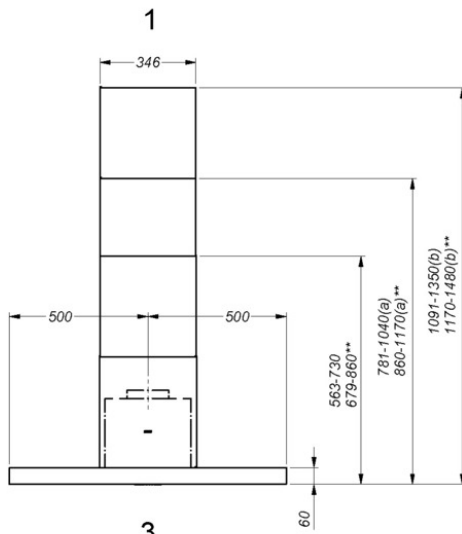

Dimensions

▪ Product dimensions exhaust (WxDxHmin-Hmax) (mm)	1000 x 700 x 563 - 730
▪ Product dimensions recirculation (WxDxHmin-Hmax) (mm)	1000 x 700 x -
▪ Max height optional chimney [a] exhaust (mm)	1040
▪ Max height optional chimney [b] exhaust (mm)	1350
▪ Advised mounting height induction hobs (Hmin-Hmax) (mm)	650 - 850
▪ Advised mounting height gas hobs (Hmin-Hmax) (mm)	650 - 850
▪ Advised mounting height ceramic hobs (Hmin-Hmax) (mm)	600 - 850
▪ Diameter outlet (mm)	150
▪ Position exhaust	Top

Airflow and noise level

- Airflow (m³/h) measured according to
- Sound regulation according to

Technical specifications

▪ Maximum power (W)	13
▪ Voltage appliance (V)	230
▪ Frequency (Hz)	50
▪ Power consumption in stand-by-mode (Ps) (W)	0.25
▪ Net weight (kg)	37

**Technical specifications**

- Length power supply cable (m) 1,3

7655

Installation accessories

Dissociated motor

- 245999 Remote motor for installation inside
- 445999 Wall motor
- 745999 Flat roof motor 48,8 cm high, 1.150 m³/h
- 755999 Flat roof motor with silencer 78,4 cm high, 1.145 m³/h