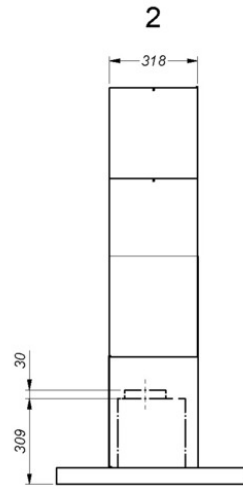

Dimensions

▪ Product dimensions exhaust (WxDxHmin-Hmax) (mm)	1000 x 700 x 563 - 730
▪ Product dimensions recirculation (WxDxHmin-Hmax) (mm)	1000 x 700 x -
▪ Max height optional chimney [a] exhaust (mm)	1040
▪ Max height optional chimney [b] exhaust (mm)	1350
▪ Advised mounting height induction hobs (Hmin-Hmax) (mm)	650 - 850
▪ Advised mounting height gas hobs (Hmin-Hmax) (mm)	650 - 850
▪ Advised mounting height ceramic hobs (Hmin-Hmax) (mm)	600 - 850
▪ Diameter outlet (mm)	150
▪ Position exhaust	Top

Airflow and noise level

- Airflow (m³/h) measured according to
- Sound regulation according to

Technical specifications

▪ Maximum power (W)	13
▪ Voltage appliance (V)	230
▪ Frequency (Hz)	50
▪ Power consumption in stand-by-mode (Ps) (W)	0.25
▪ Net weight (kg)	37

**Technical specifications**

- Length power supply cable (m) 1,3

7655

Installation accessories

Dissociated motor

- 245999 Remote motor for installation inside
- 445999 Wall motor
- 745999 Flat roof motor 48,8 cm high, 1.150 m³/h
- 755999 Flat roof motor with silencer 78,4 cm high, 1.145 m³/h